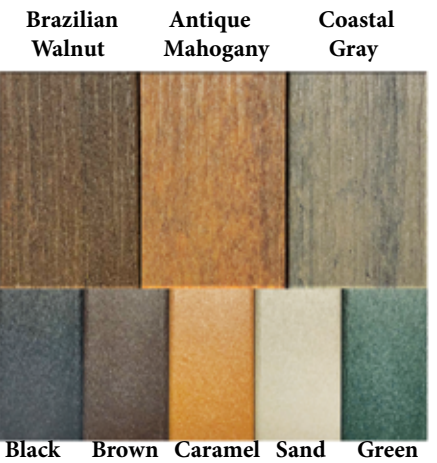

Custom Trash Enclosures

GT2926QS - Quad Unit - Can be customized to fit your needs

GT3100 -
Top Load Trash
& Ice Chest Station