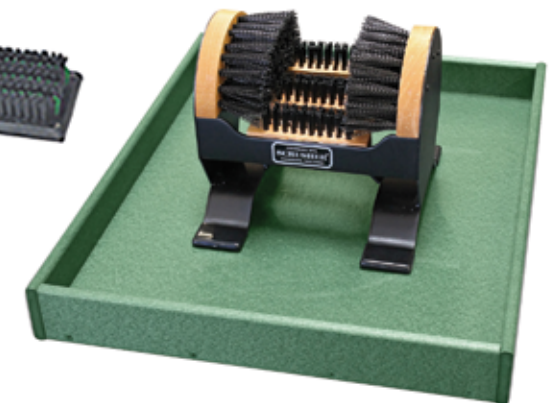

GSCS106
Small Shoe Clean Station

Shoe Scrushers

GSCS 400
Small Box Scrusher

GSCS 500
Deluxe Large Scrusher

GSCS680
Double Scrusher
with Handle

GSCS120
Scrusher with Tray

GSCS 600 Deluxe Scrusher
*Optional drawer for easy
dumping of grass clippings.