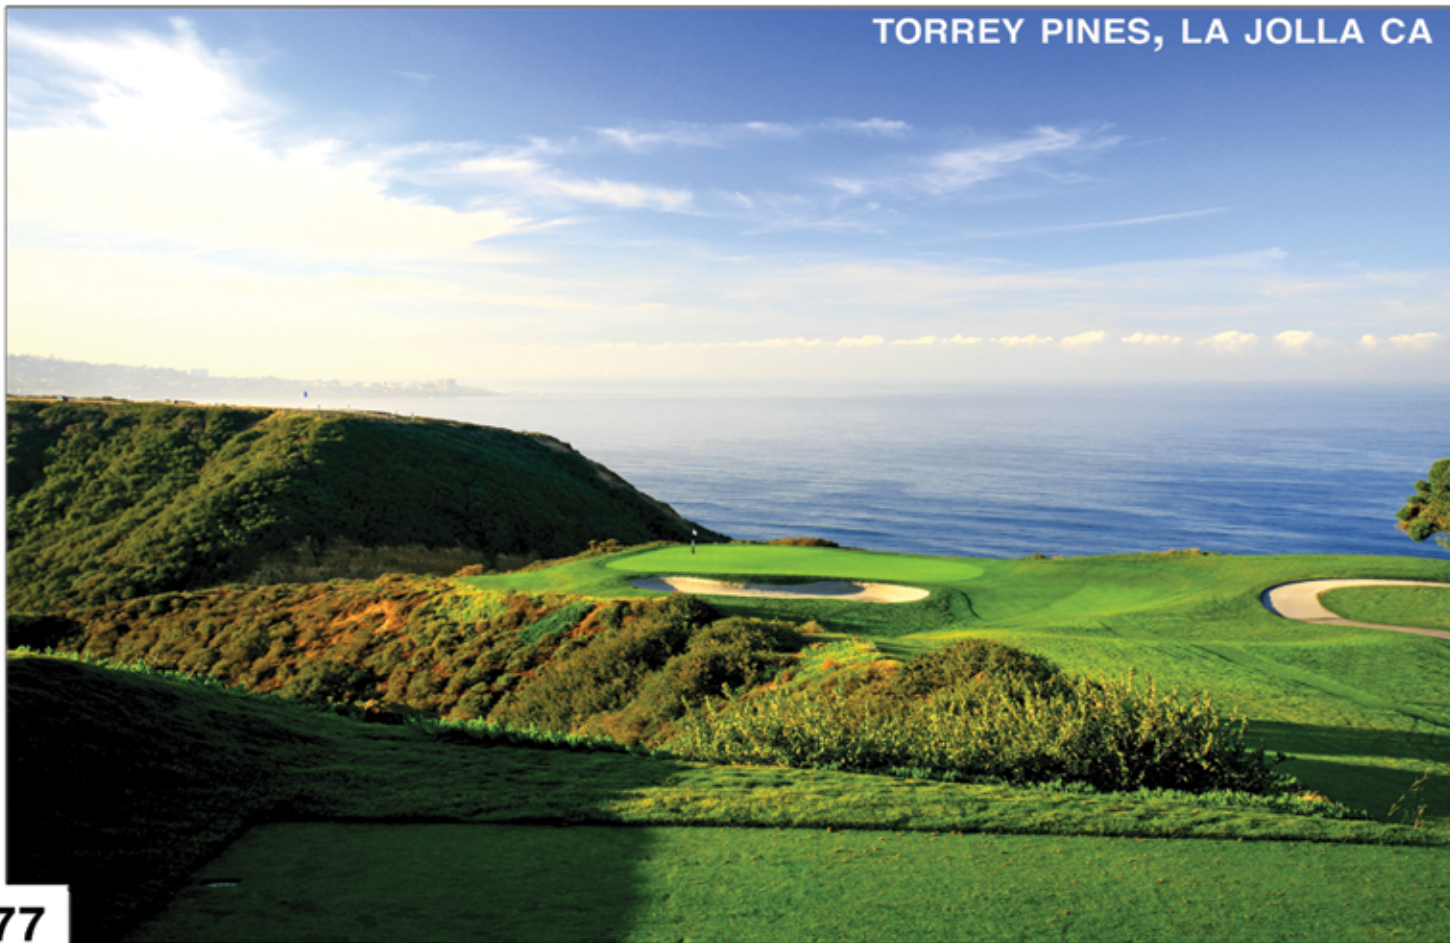

Professional Photography

THE RIDGE CC, CHICAGO IL

RIVIERA CC, PACIFIC PALISADES CA

HOIANA SHORES GC, VIETNAM

Professional Photography

WILDCAT CLIFFS CC, HIGHLANDS NC

Great Photography requires many things, but even great Photographers can't control weather conditions. Many days are less than optimal due to haze, humidity, no clouds in the sky (like below) or excessive clouds among other factors. It can be frustrating.