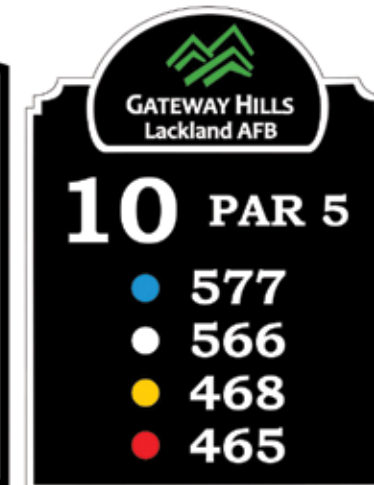

Direction Signs on page to left:

Comes with 2 stainless steel spikes.

White on green or green on white are standard and in stock colors in size 6" x 12".

Other sizes, shapes and configurations are available.

Resin Core makes for a very durable option to keep costs down and have a great looking sign. We can add our message sleeves so you can change out messages daily.

Sign options are limitless and even classic posts with yardages engraved in may be a great option for your course.

Call or email today for a free quote!