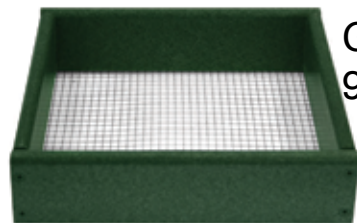

Base and post are recycled lumber
GC101-12 with standard 12" clock
*Green Base and Post
Base and post are recycled lumber

GBT100 Broken Tee Caddy
9" x 7" x 2.5"