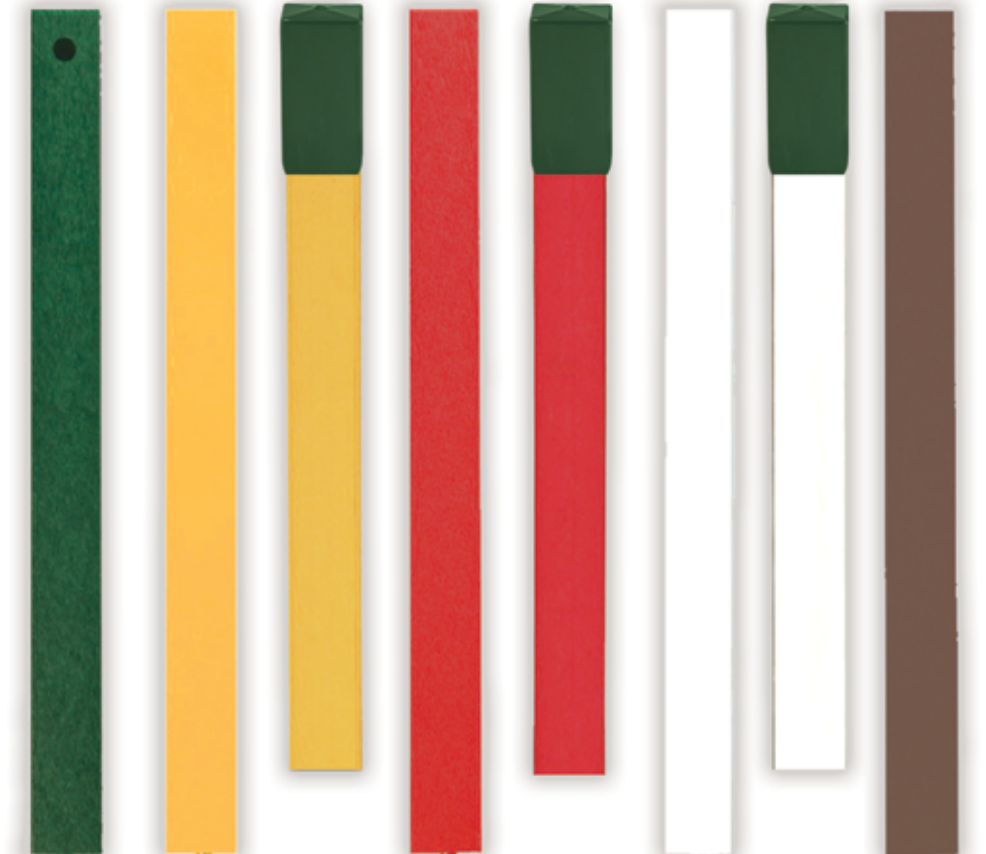

GM120V Vertical Signs
A variety of sizes available.

Rope & Hazard Stakes

Rope Stake
2" Square
12", 18", 24" & 36"

Custom sizes available.

Multi Color Stakes
2" Square
12", 18", 24" & 36"

Custom sizes available.