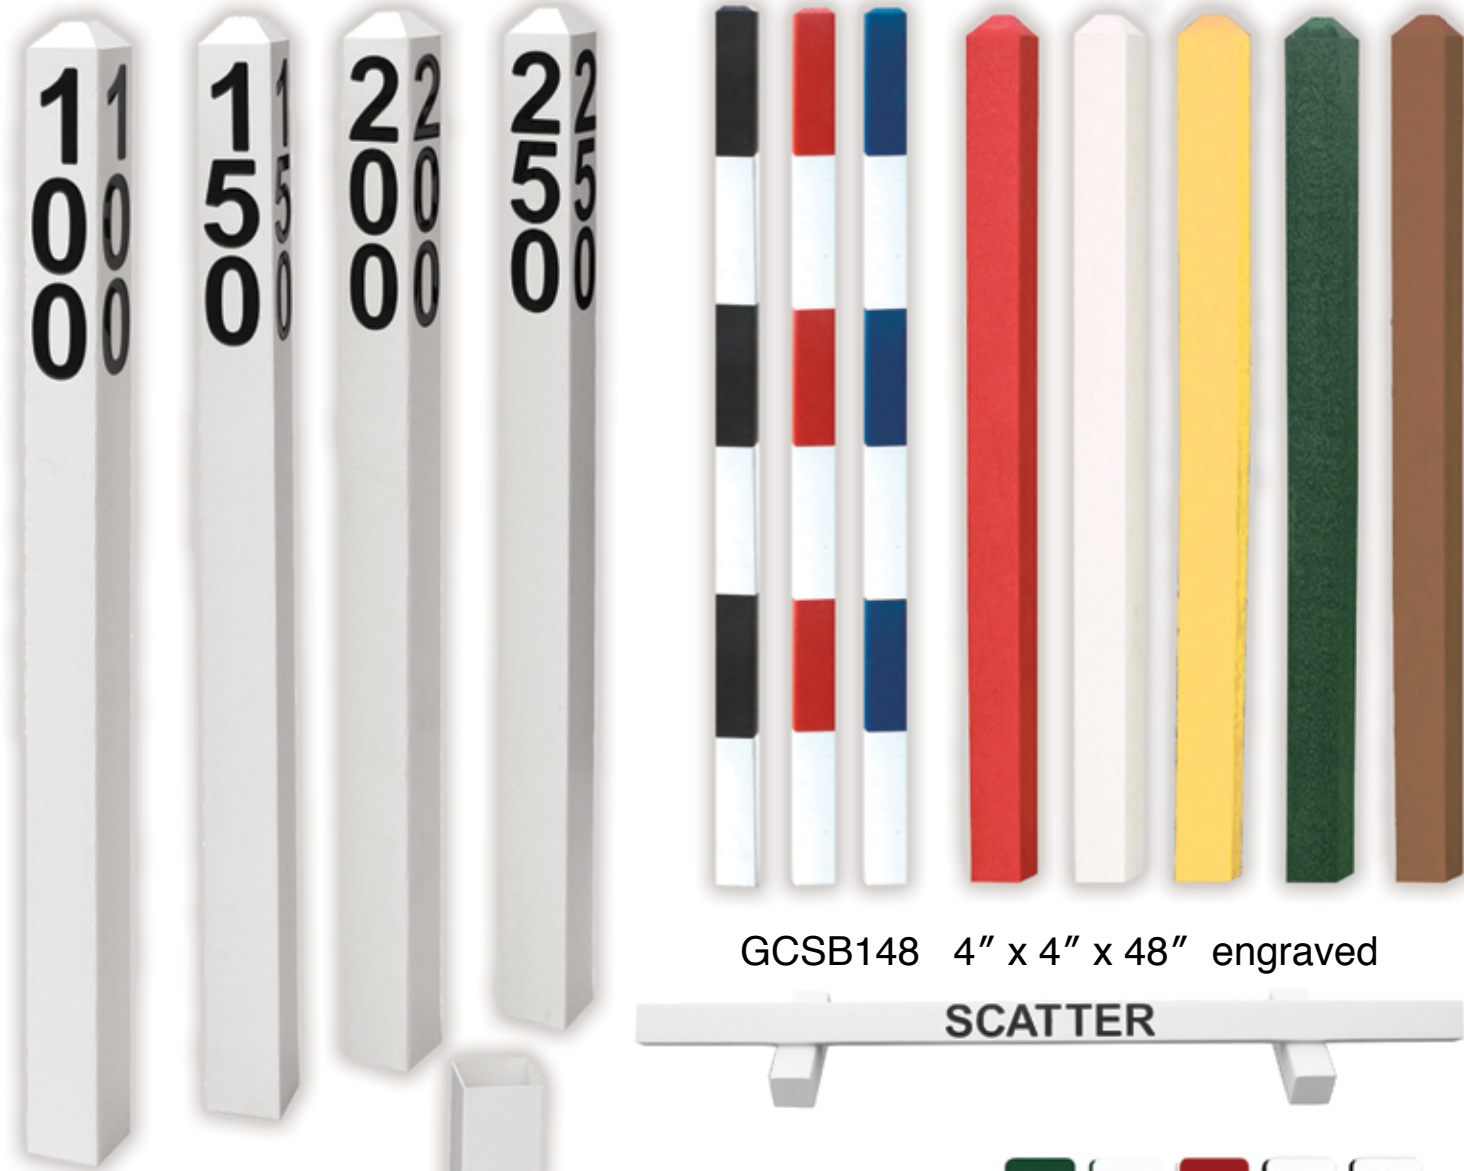

GRD5000R - 7" x 48"

Custom dividers with rounded slat

Feet Optional

Optional: Add feet to any range divider!

Yardage Posts & Signs

Barber Poles 2" x 2" square 48" long.

GCSB148 4" x 4" x 48" engraved

Yardage and Fairway Post
4" x 4" square with a variety lengths available.
Sleeves available. Any colors and numbers for
distance is optional.

GM120V Vertical Signs
A variety of sizes available.

Rope & Hazard Stakes

Rope Stake
2" Square
12", 18", 24" & 36"

Custom sizes available.

Multi Color Stakes
2" Square
12", 18", 24" & 36"

Custom sizes available.