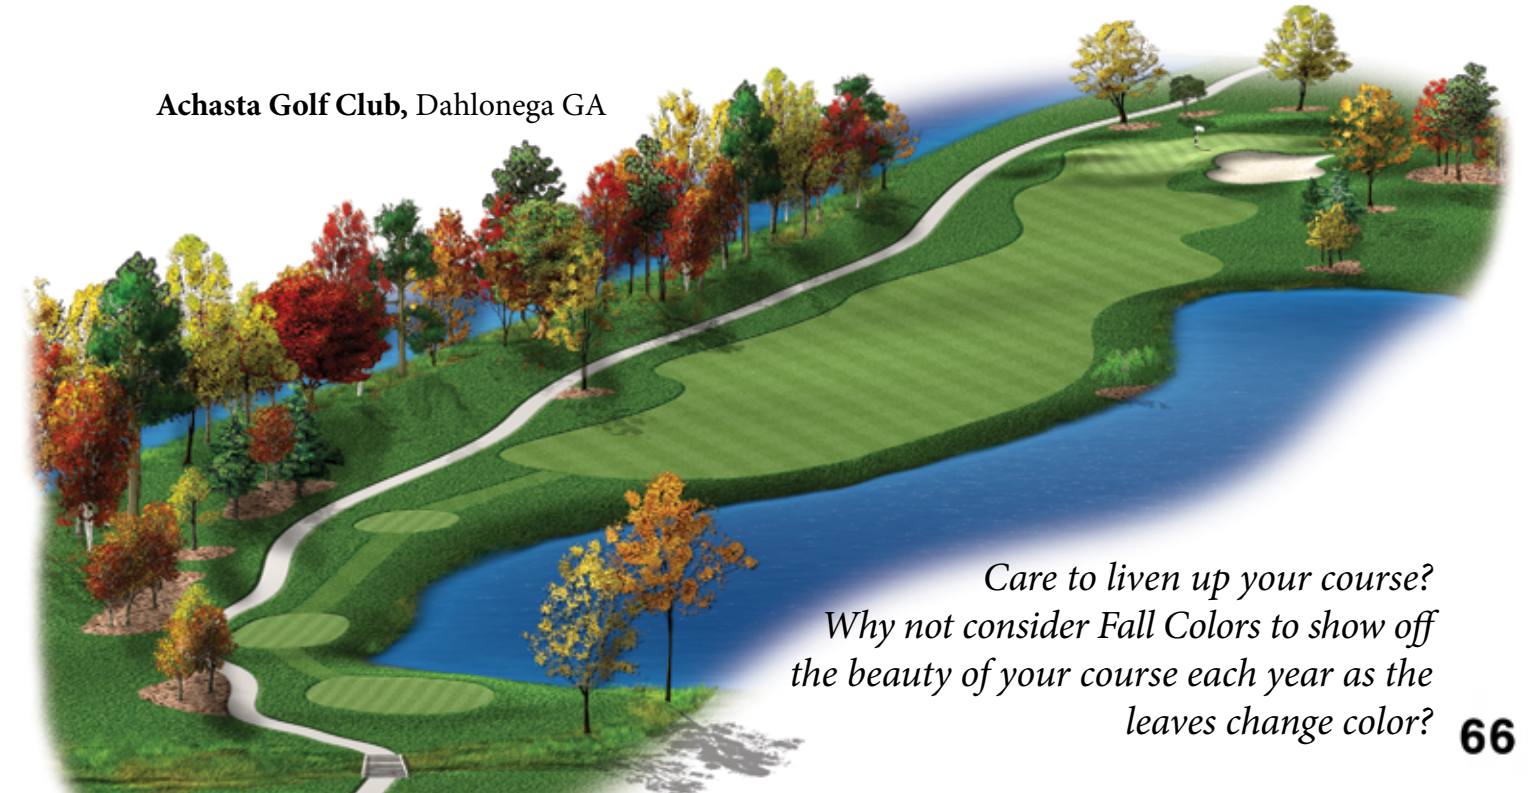

Thank you Golf Sign and Design and we look forward to working with you on many future projects together.

Scot Dailey
 Director of Golf
 GlenRiddle Golf Club

Care to liven up your course?
 Why not consider Fall Colors to show off the beauty of your course each year as the leaves change color?