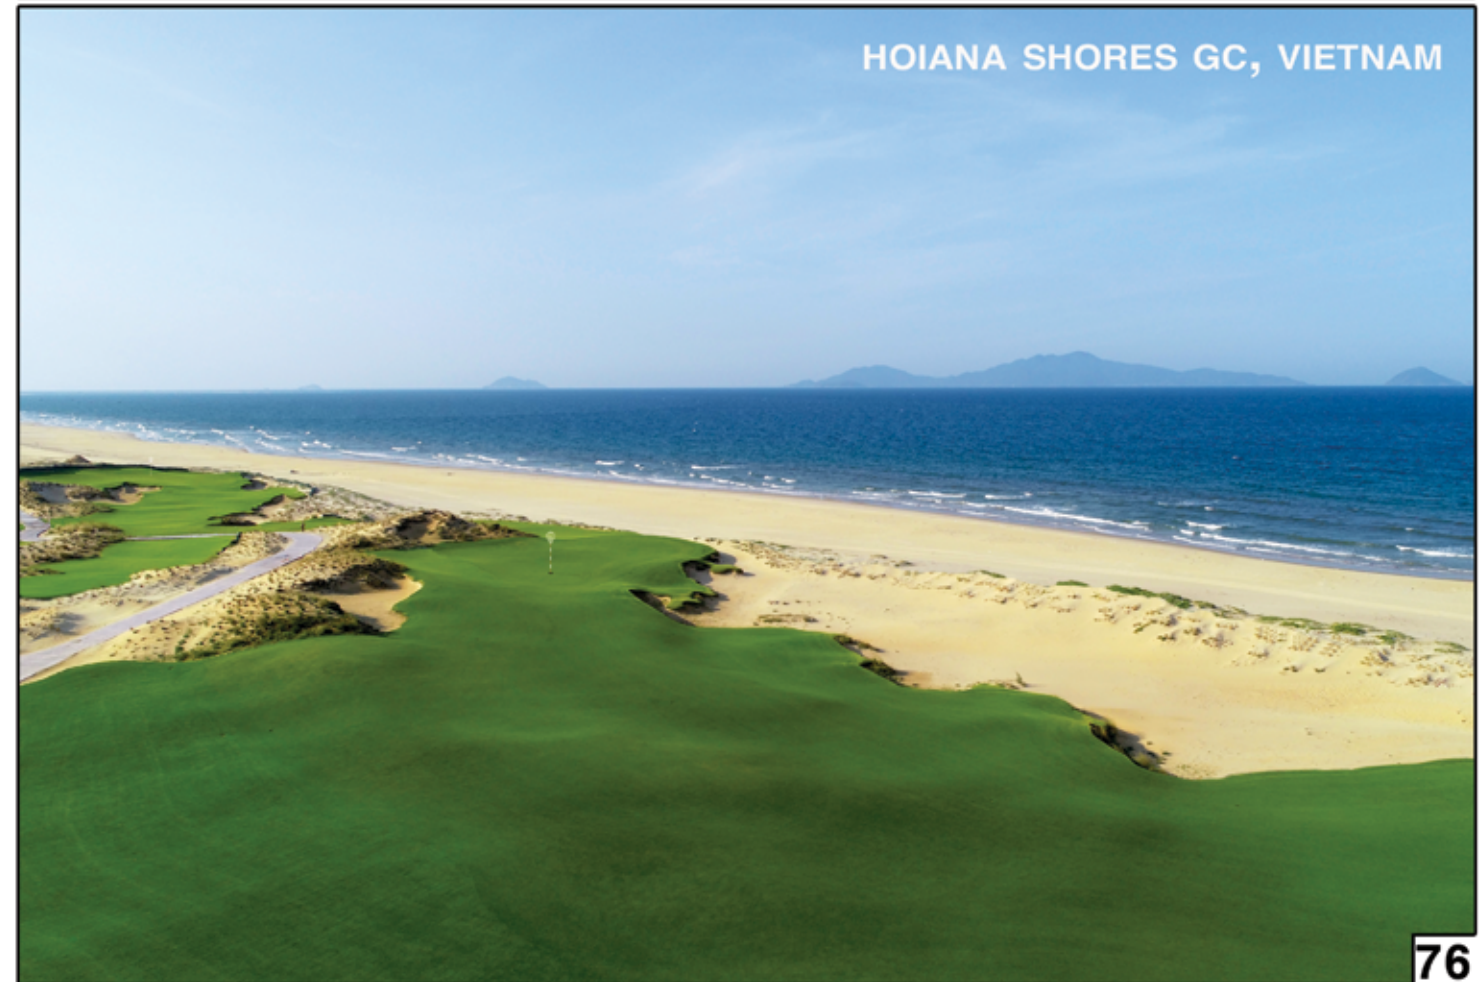

Professional Photography

THE RIDGE CC, CHICAGO IL

RIVIERA CC, PACIFIC PALISADES CA

HOIANA SHORES GC, VIETNAM

Professional Photography

WILDCAT CLIFFS CC, HIGHLANDS NC

Great Photography requires many things, but even great Photographers can't control weather conditions. Many days are less than optimal due to haze, humidity, no clouds in the sky (like below) or excessive clouds among other factors. It can be frustrating.