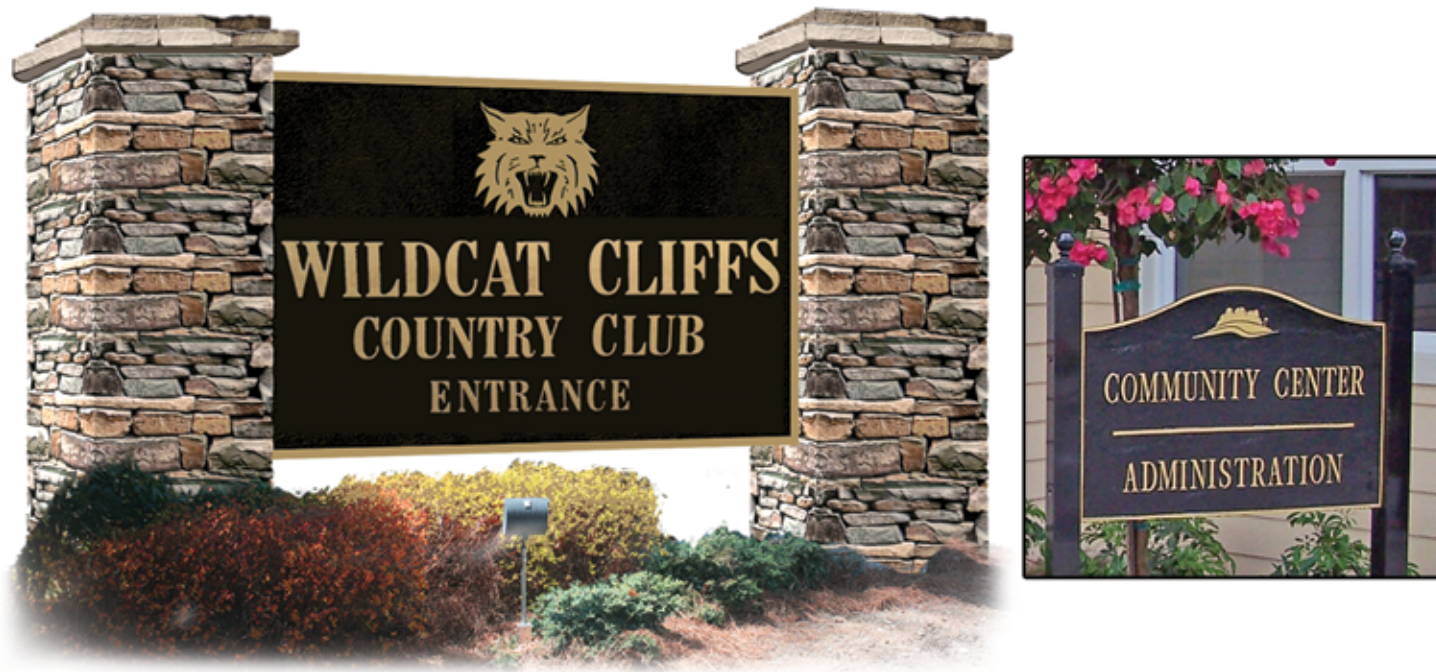

Grand Entrance Signs